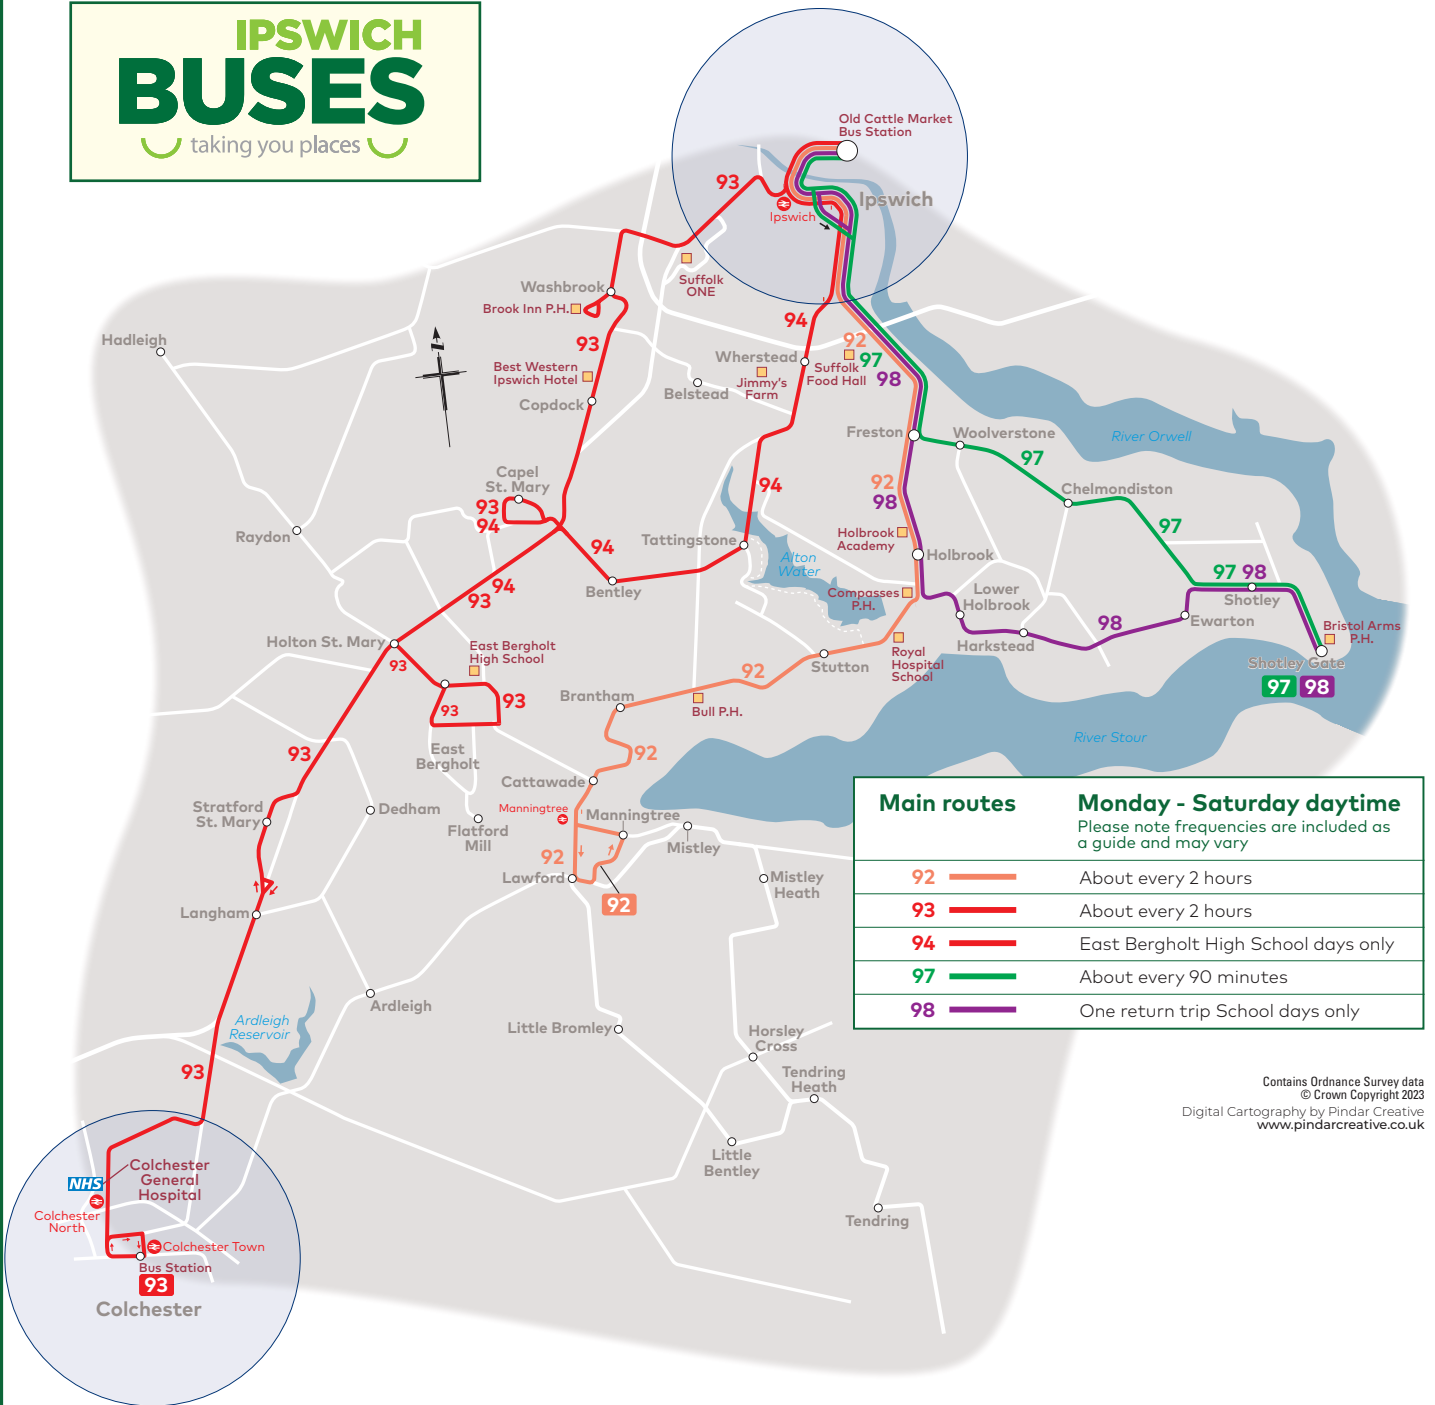

Codes: Sch - Schooldays only
NSch - Non Schooldays only

Saturdays

	Service Number	93	93	93	93	93	93	93	93	X93
Colchester, Osborne Street, Bus Stop [Aa]	—	0810	0935	1115	1315	1505	1635	1810	1915	
Colchester, Head Street [Ec]	—	0813	0938	1118	1318	1508	1638	1813	1918	
Colchester, Railway Station Lay-by [Ea]	—	0817	0942	1122	1322	1512	1642	1817	—	
Colchester, General Hospital Turner Road	—	0820	0945	1125	1325	1515	1645	1820	—	
Colchester, Highwoods Approach, Rovers Tye PH	—	0826	0951	1131	1331	1521	1651	1826	—	
Colchester, Ipswich Road, Balkerne Gate	—	0830	0955	1135	1335	1525	1655	1830	1928	
Langham, Oak	—	0835	1000	1140	1340	1530	1700	1835	1933	
Stratford St Mary, High Street, Anchor PH	—	0840	1005	1145	1345	1535	1705	1840	1938	
East Bergholt, Four Sisters A12 Northbound	0720	0844	1009	1149	1349	1539	1709	1844	1942	
East Bergholt, Heath Road, School	0723	0847	1012	1152	1352	1542	1712	1847	—	
East Bergholt, Kings Head PH	0727	0851	1016	1156	1356	1546	1716	1851	—	
East Bergholt, Gaston St, Lambe School	0730	0854	1019	1159	1359	1549	1719	1854	—	
East Bergholt, Four Sisters B1070 Westbound	0733	0857	1022	1202	1402	1552	1722	1857	—	
Capel St Mary, London Road, White Horse PH	0739	0903	1028	1208	1408	1558	1728	1903	1946	
Capel St Mary, The Street, Post Box	0742	0906	1031	1211	1411	1601	1731	1906	—	
Copdock, Folly Lane	0746	0910	1035	1215	1415	1605	1735	1910	—	
Washbrook, Brook Inn PH	0751	0915	1040	1220	1420	1610	1740	1915	—	
Chantry Park, London Road	0756	0920	1045	1225	1425	1615	1745	1920	1953	
Ipswich, Railway Station, Ranelagh Road [R3]	0802	0926	1051	1231	1431	1621	1751	1926	1957	
Ipswich, Old Cattle Market Bus Station [J]	0807	0931	1056	1236	1436	1626	1756	1931	—	

No service on Sundays or Bank Holidays

IPSWICH BUSES

taking you places

Main routes	Monday - Saturday daytime
92	About every 2 hours
93	About every 2 hours
94	East Bergholt High School days only
97	About every 90 minutes
98	One return trip School days only