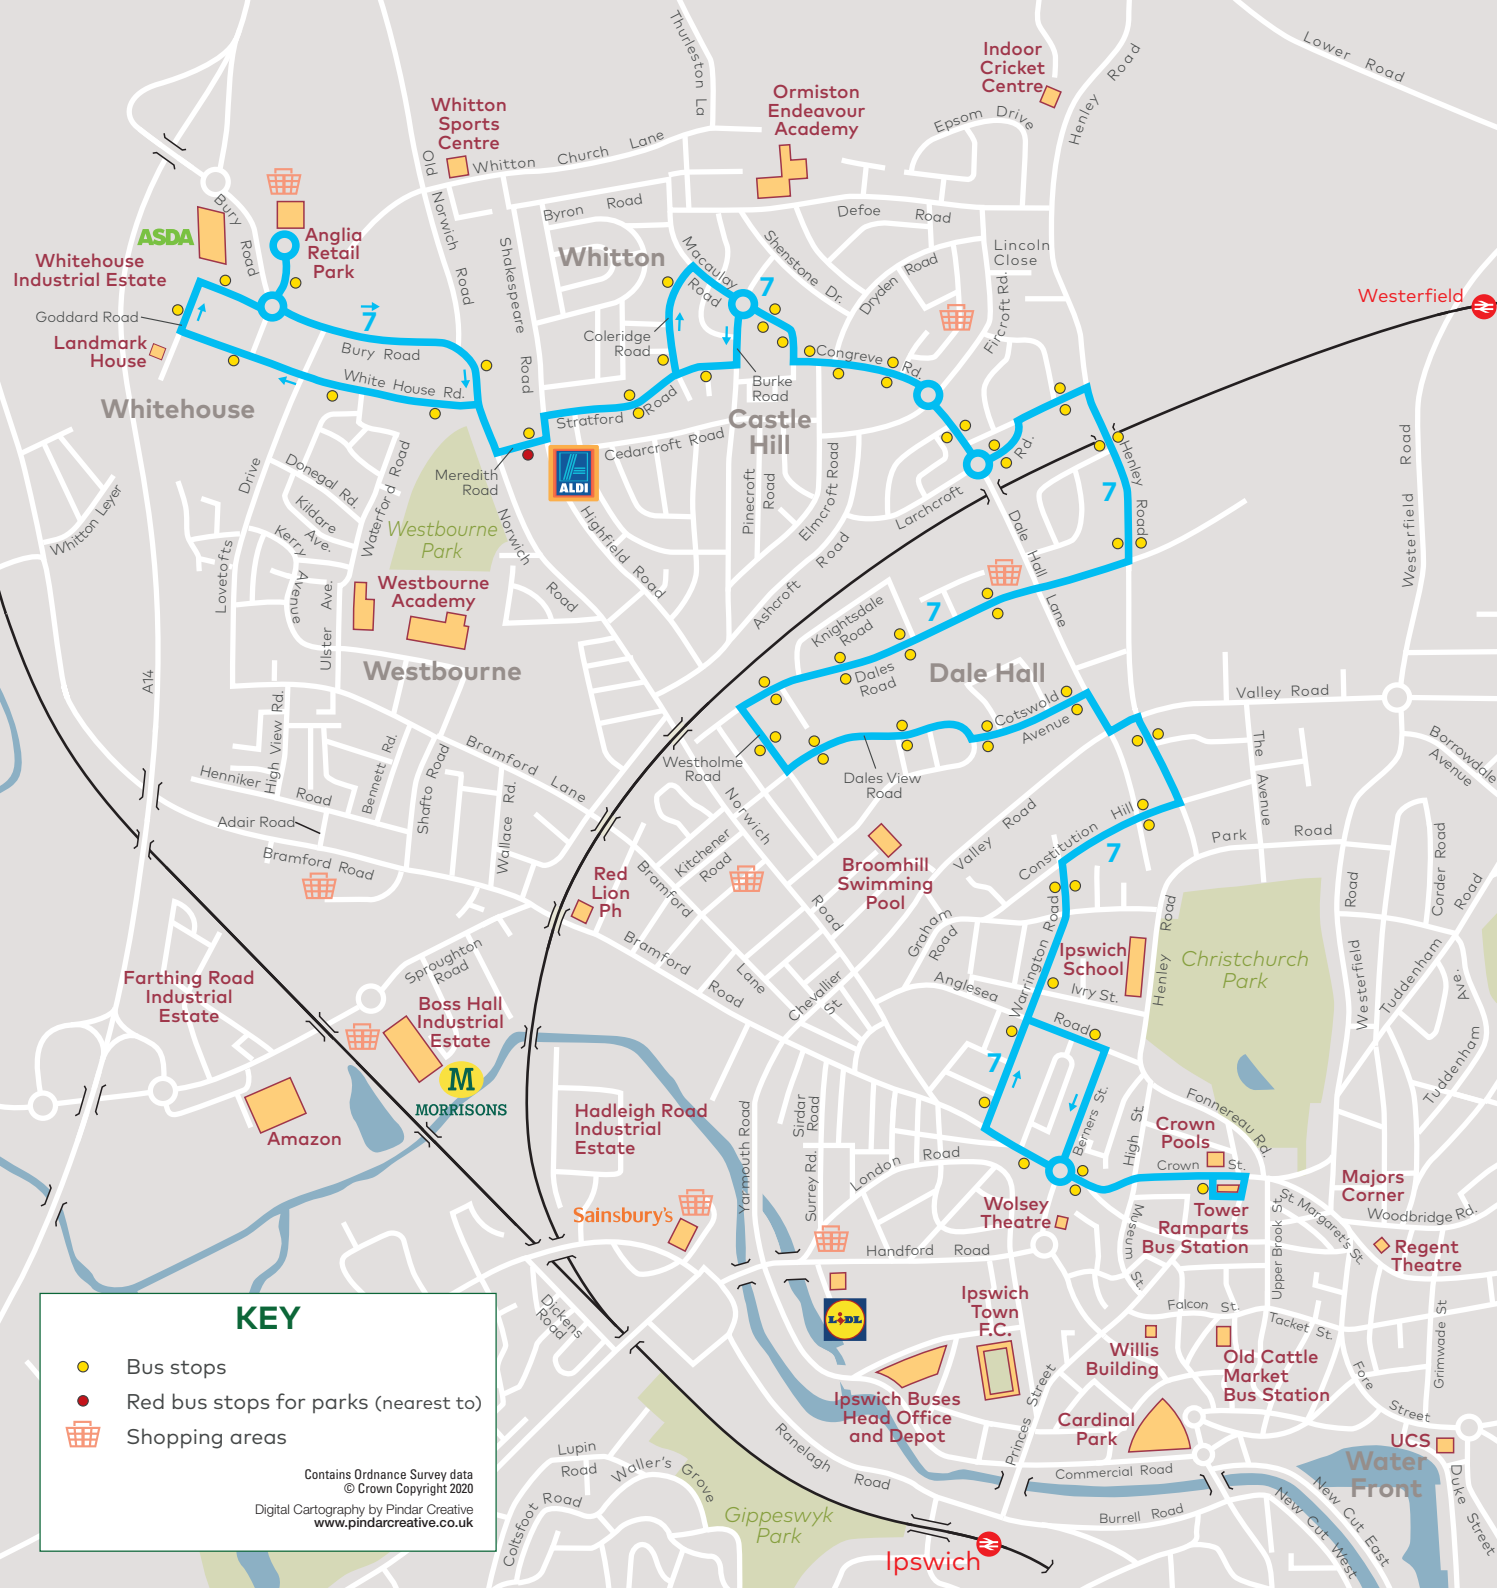

KEY

- Bus stops
- Red bus stops for parks (nearest to)
- Shopping areas

Contains Ordnance Survey data
© Crown Copyright 2020
Digital Cartography by Pindar Creative
www.pindarcreative.co.uk