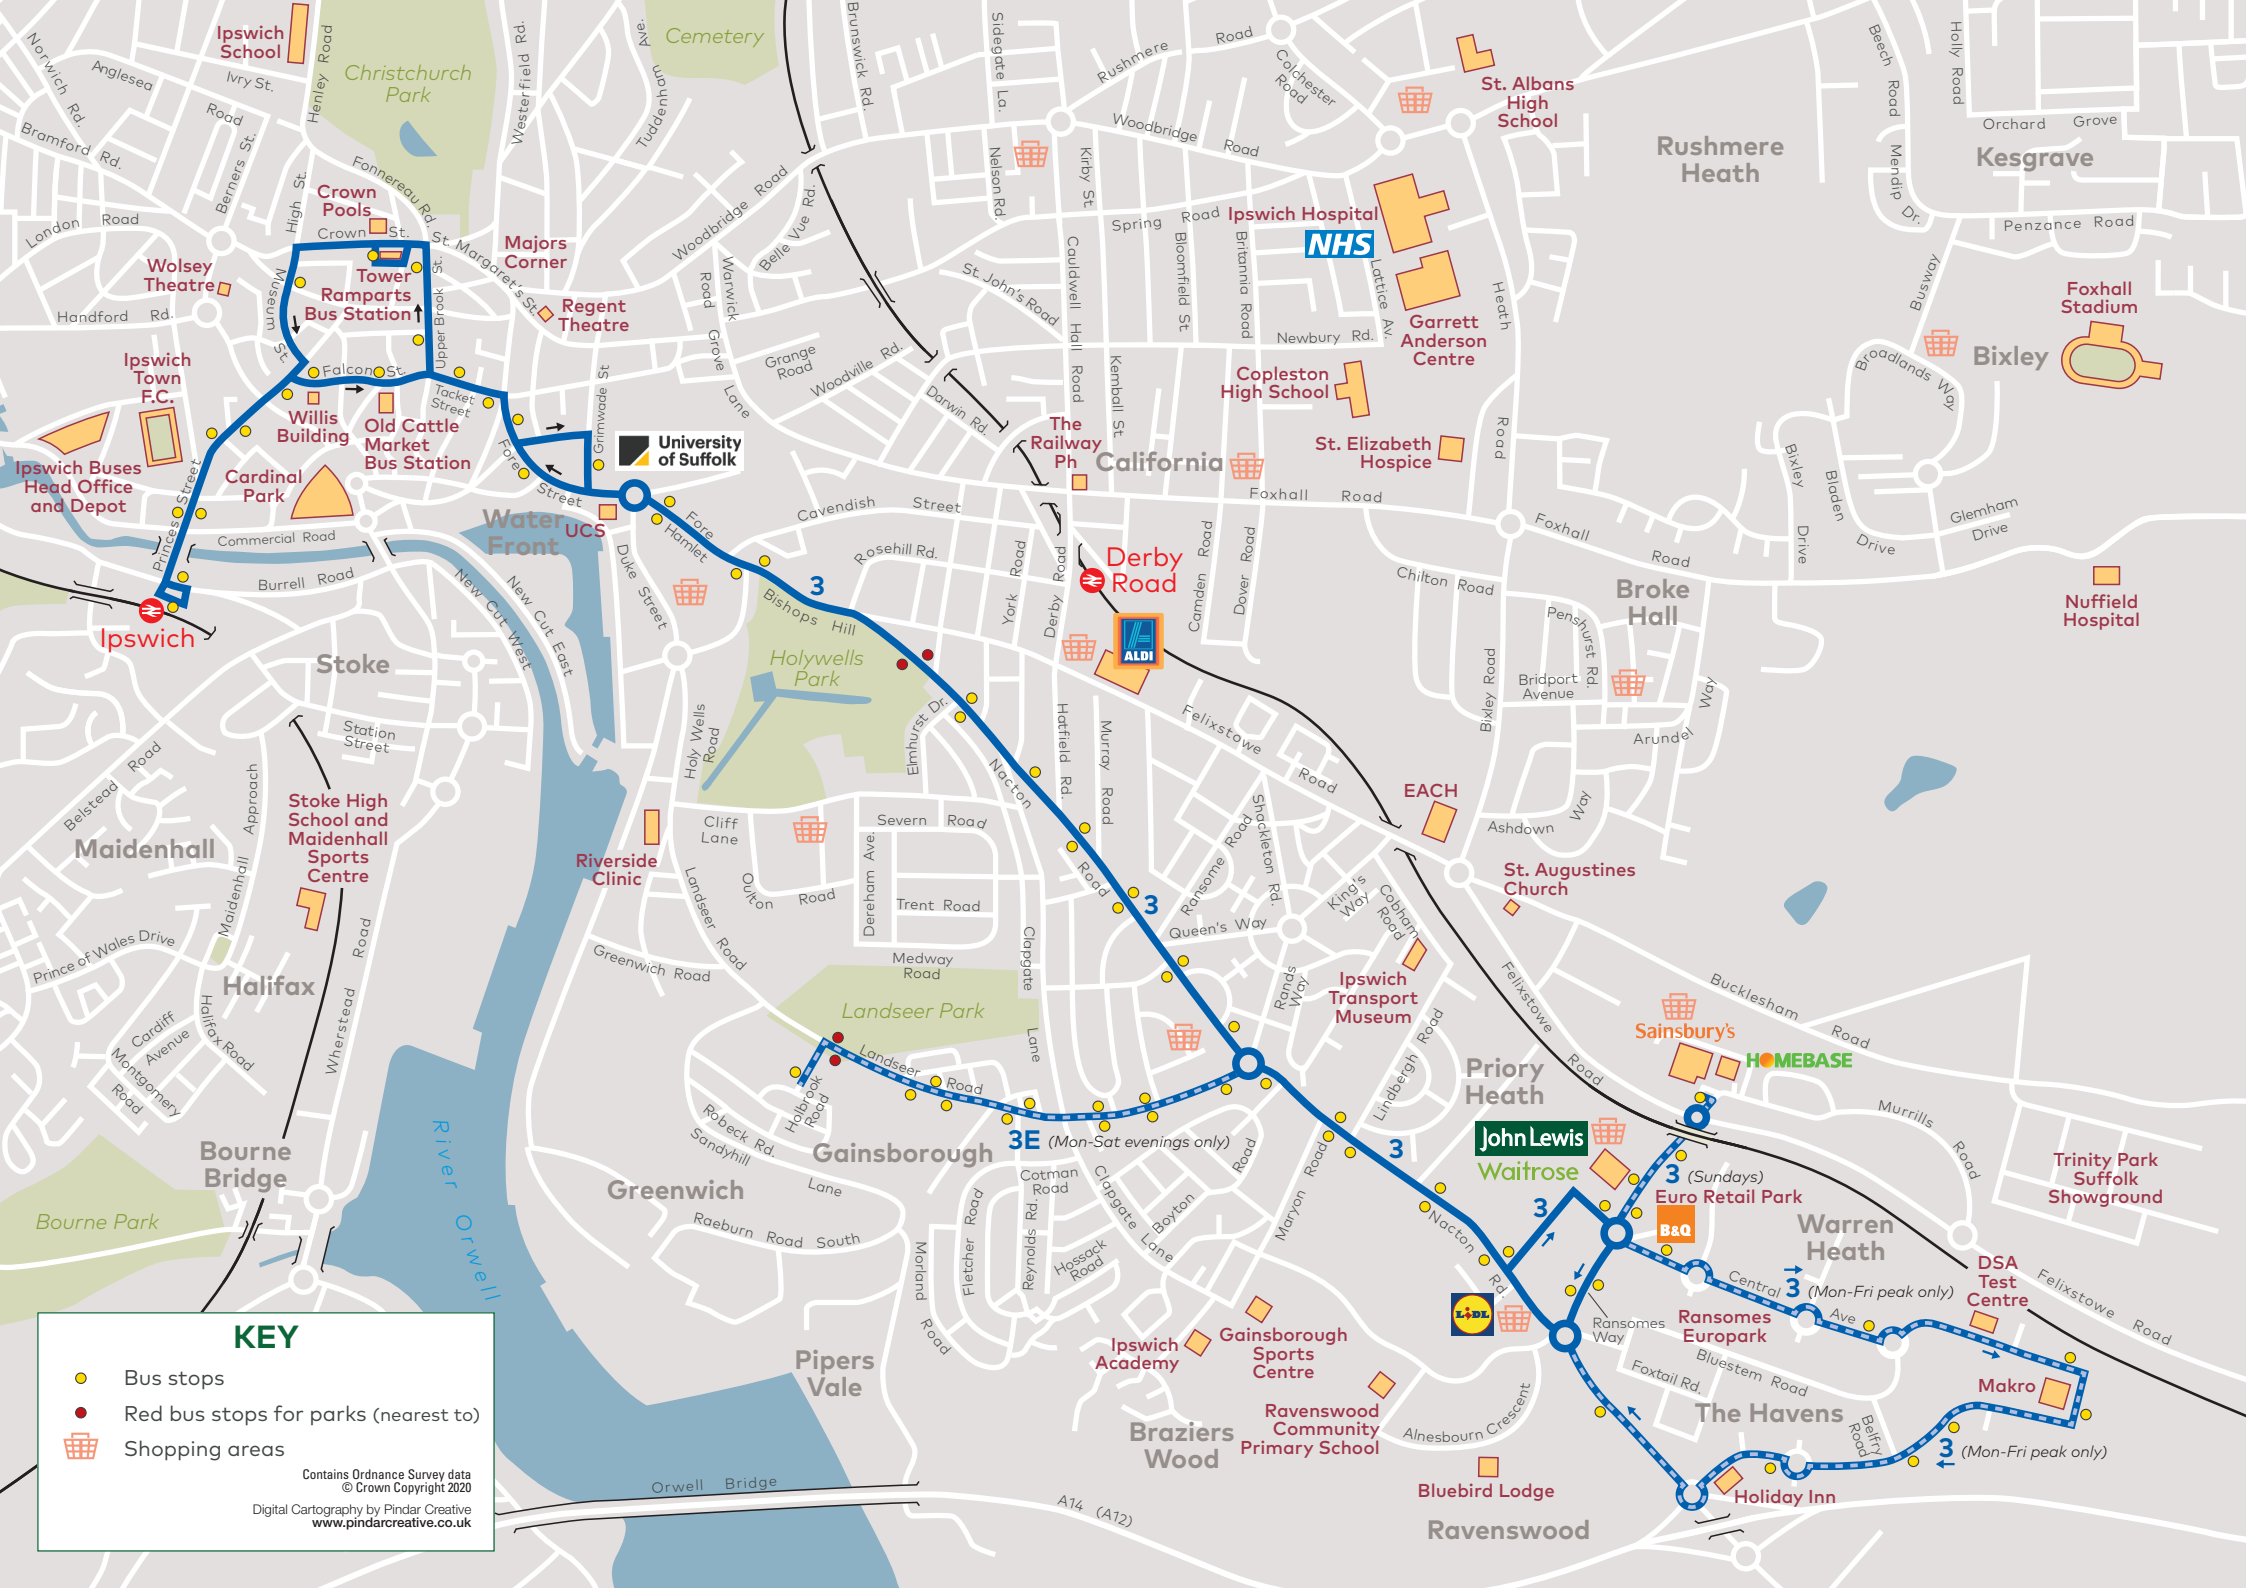

KEY

- Bus stops
- Red bus stops for parks (nearest to)
- Shopping areas

Contains Ordnance Survey data
© Crown Copyright 2020
Digital Cartography by Pindar Creative
www.pindarcreative.co.uk

KEY

- Bus stops
- Red bus stops for parks (nearest to)
- Shopping areas

Contains Ordnance Survey data
© Crown Copyright 2020
Digital Cartography by Pindar Creative
www.pindarcreative.co.uk

Map Labels: Ipswich, Stoke, Maidenhall, Halifax, Bourne Bridge, Bourne Park, River Orwell, Water Front, University of Suffolk, Holywells Park, Landseer Park, Greenwich, Gainsborough, Pipers Vale, Braziers Wood, Ravenswood, The Havens, Warren Heath, Broke Hall, Rushmere Heath, Kesgrave, Bixley, Foxhall Stadium, Nuffield Hospital, St. Albans High School, Ipswich Hospital, NHS, Garrett Anderson Centre, St. Elizabeth Hospice, Copleston High School, The Railway Ph, California, Derby Road, Aldi, EACH, St. Augustines Church, Sainsbury's, Homebase, John Lewis, Waitrose, Euro Retail Park, B&Q, Ransomes Europark, DSA Test Centre, Makro, Bluebird Lodge, Holiday Inn, Ravenswood, Ipswich Town F.C., Wolesey Theatre, Crown Pools, Tower Ramparts Bus Station, Willis Building, Old Cattle Market Bus Station, Cardinal Park, Stoke High School and Maidenhall Sports Centre, Riverside Clinic, Ipswich Buses Head Office and Depot, Ipswich School, Christchurch Park, Cemetery, Majors Corner, Regent Theatre, St. John's Road, Woodbridge Road, Belle Vue Rd., Woodville Rd., Darwin Rd., Cavendish Street, Rosehill Rd., Bishops Hill, Holy Wells Park, Elmhurst Dr., Nacton, Hatfield Rd., Murray Road, Felixstowe Road, Ransome Road, Queen's Way, King's Way, Colham Road, Lindburgh Road, Maryon Road, Clapgate Lane, Boxton Road, Hossack Road, Cotman Road, Clapgate Lane, Raeburn Road South, Orwell Bridge, A14 (A12), St. Elizabeths Church, St. Augustines Church, Trinity Park Suffolk Showground, DSA Test Centre, Euro Retail Park, Ransomes Europark, B&Q, Waitrose, John Lewis, Homebase, Sainsbury's, EACH, St. Augustines Church, Broke Hall, St. Elizabeths Hospice, Copleston High School, California, Derby Road, Aldi, Felixstowe Road, Ransome Road, Queen's Way, King's Way, Colham Road, Lindburgh Road, Maryon Road, Clapgate Lane, Boxton Road, Hossack Road, Cotman Road, Clapgate Lane, Raeburn Road South, Orwell Bridge, A14 (A12).