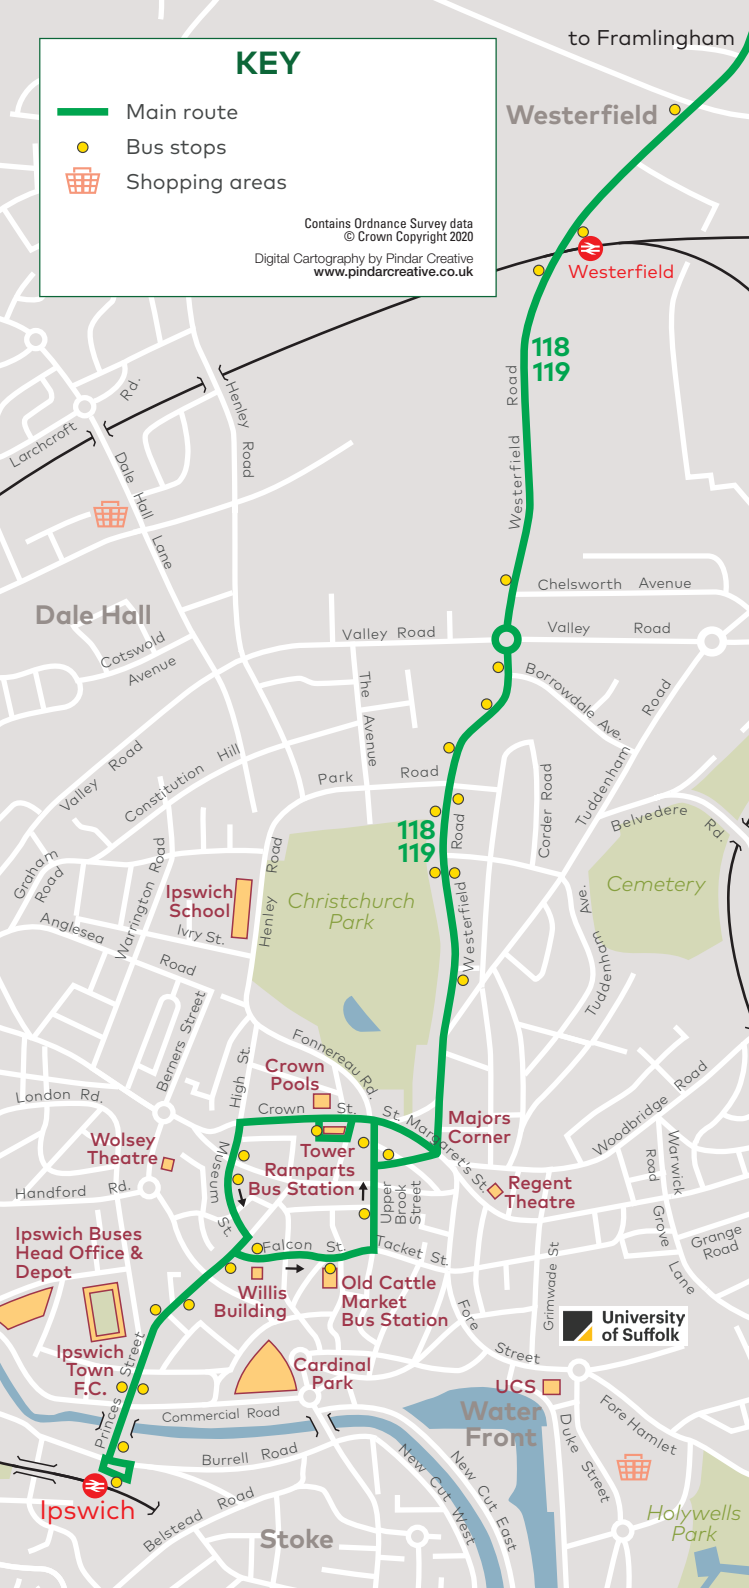

KEY

- Main route
- Bus stops
- Shopping areas

Contains Ordnance Survey data
© Crown Copyright 2020
Digital Cartography by Pindar Creative
www.pindarcreative.co.uk